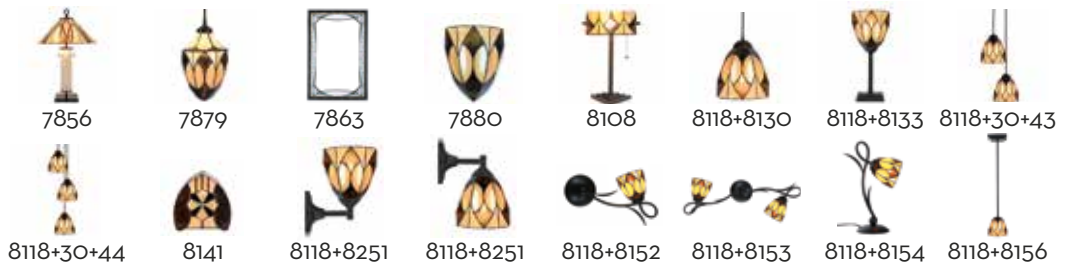

Origami

Parabola

Rising Sun

Roundabout

Several Flowers

Sky

Tuschinski